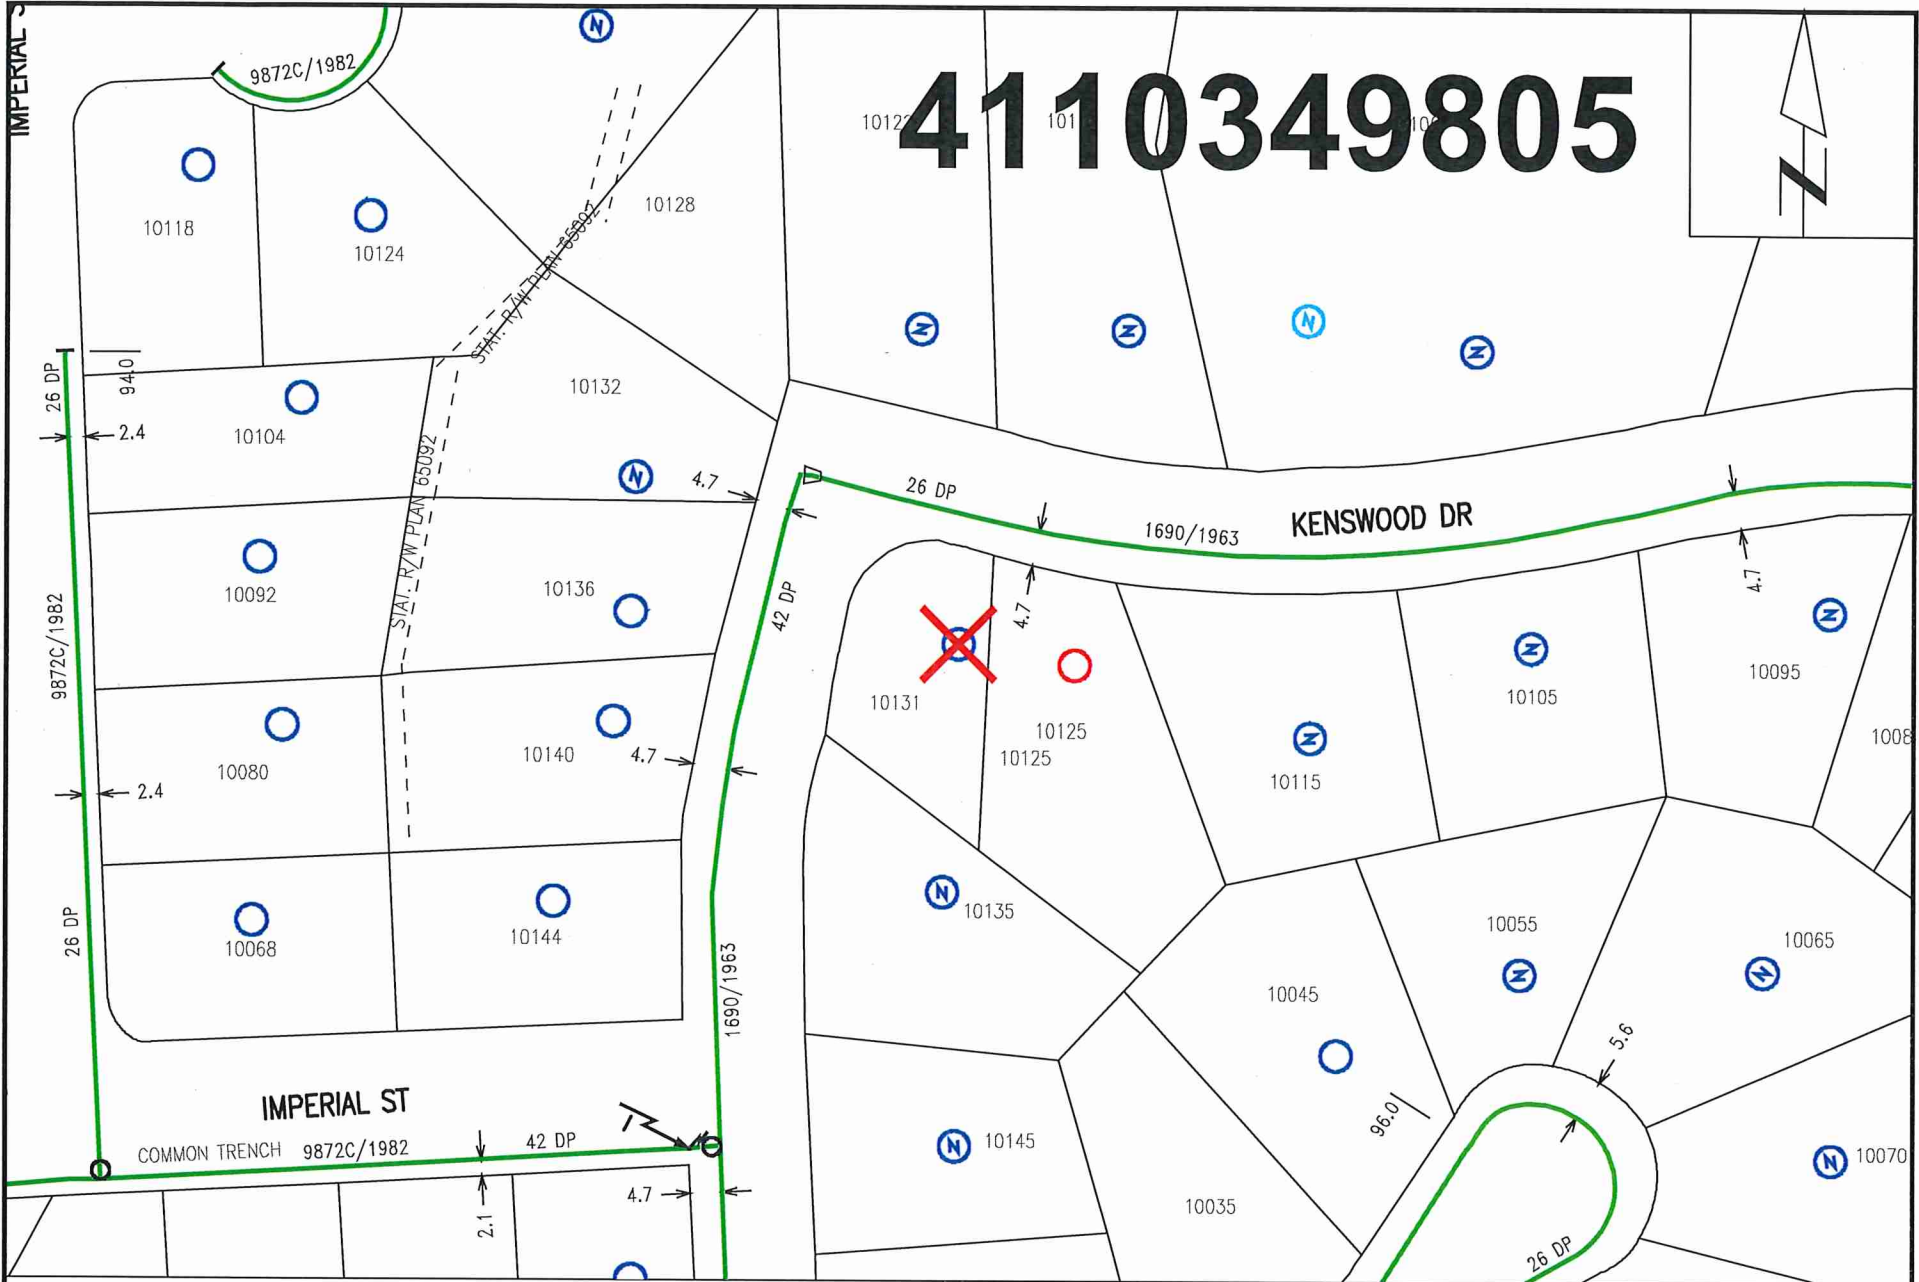

4110349805

Nearest Intersection: Imperial St and Kenswood Dr.
Distance from lot to intersection is 67 meters (65 degrees South of West).
View Scale: 1:1000

10125 Kenswood Dr, Chilliwack
Order #: 31123579 Prem #: 276705 City Limits: Chilliwack
X: 1298885865.00 Y: 471884084.00 Select autotext type 2020/03/26